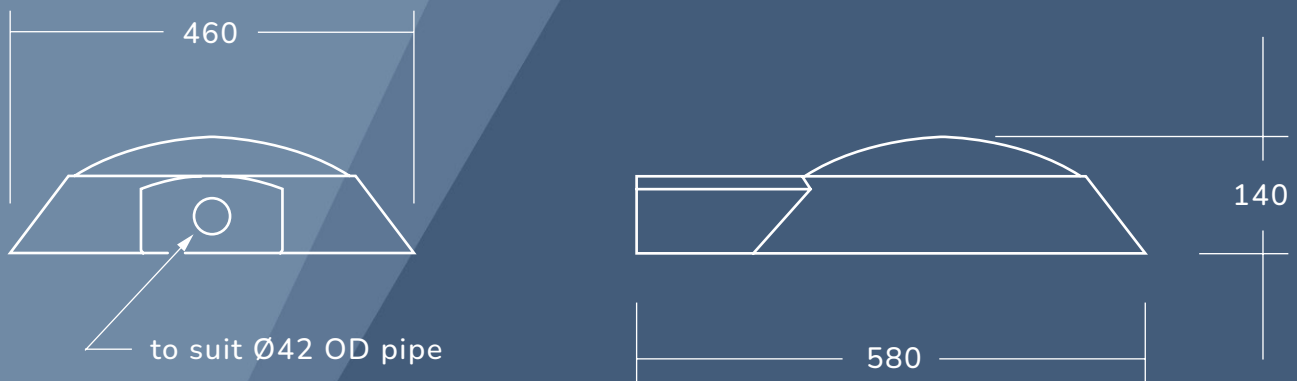

NEOS 12LED

The Neos 12LED public lighting luminaire features dramatic advances in LED lighting efficiency that enable high lighting levels from just 12 Cree LEDs, using just 14 Watts of energy. The Neos 12LED boasts exceptional green credentials, and has been engineered to exceed the requirements of AS1158 - Australia's Pedestrian Area & Minor Road Lighting Applications (Category P).

FEATURES

- 14 watts total system power.
- IP66 optic chamber & electronic driver.
- NEMA 7 Pin PEC base.
- LEDs by Cree.
- Lumen output 1909 lms.
- Colour temperature 3000K or 4000K.
- Integrated Meanwell 340mA driver.
- Exceeds the requirements of AS1158.
- Aeroscreen visor.
- Ultra low running costs and maintenance costs.
- Design life - in excess of 20 years.
- 5 Year Warranty.