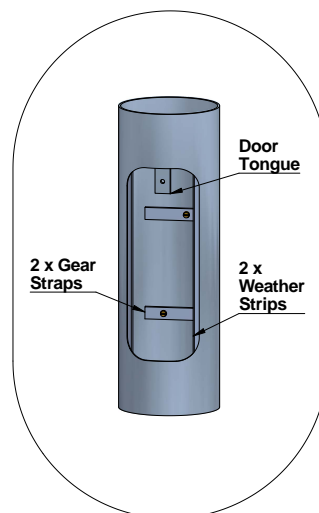

DOOR DETAIL