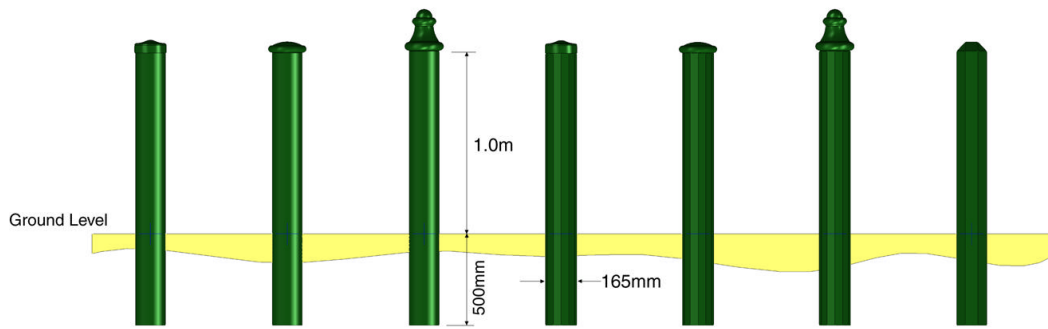

# BOLLARDS

HEIGHT	SHAPE	POST SIZE	WEIGHT	MOUNTING	DEPTH
1.0M	CIRCULAR	165mm O.D.	35KG	INGROUND	500MM
1.0M	CIRCULAR	165mm O.D.	35KG	INGROUND	500MM
1.0M	CIRCULAR	165mm O.D.	35KG	INGROUND	500MM
1.0M	12 SIDED	165mm AF	35KG	INGROUND	500MM
1.0M	13 SIDED	165mm AF	35KG	INGROUND	500MM
1.0M	OCTAGONAL	165mm AF	35KG	INGROUND	500MM