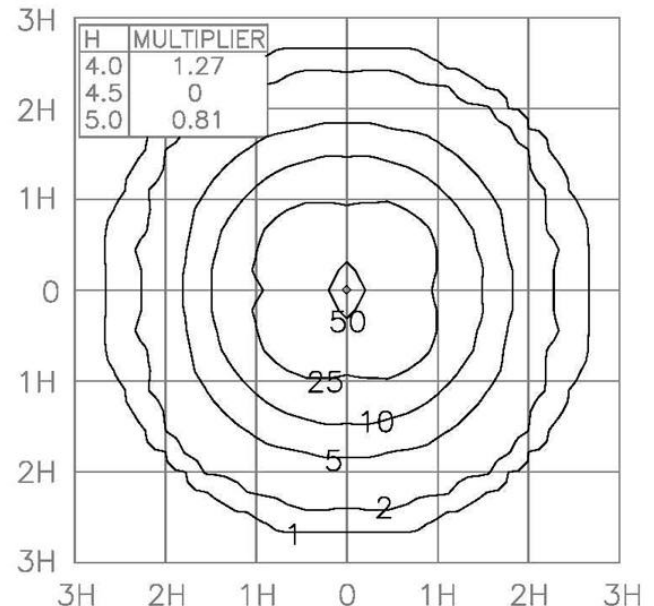

Catalogue No

- Piazza 70MH
- Piazza 70HPS
- Piazza 150MH
- Piazza 150HPS

Colour

Metallic Silver

PIAZZA 70W METAL HALIDE
H = 4.0M, 5000 Lumens

PIAZZA 150W METAL HALIDE
H = 4.5M, 11000 Lumens

DISTRIBUTOR

31 Barry St, Bayswater, Vic. Ph 03 97380808
www.vicpole.com.au