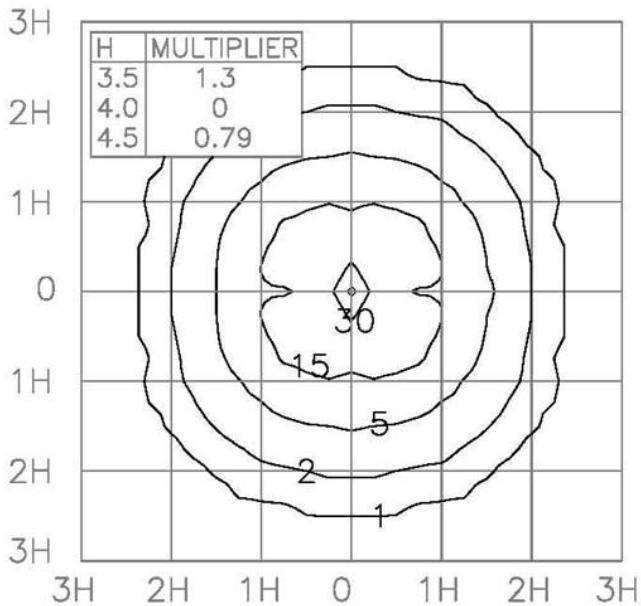

PIAZZA DATA SHEET

Description

The Piazza is a contemporary post top light fitting in the distinct European style. This handsome looking luminaire delivers excellent lighting performance, and its durable cast construction and IP65 optical compartment ensures minimum maintenance.

Application

Pedestrian Malls, Plazas, Forecourts & Entrance Statements, Landscape areas, Parks, etc.

Features

- Indirect light distribution.
- Optical chamber rating IP65.
- Compliance with AS/NZS 4501 – 'C-Tick'.
- Integral control gear.
- One-piece Polycarbonate UV-stabilised clear visor.
- Lamps – 70W or 150W MH, 70W or 150W HPS Super 4Y lamps.
- Pre-wired with 5 metre cable.
- Suits 76 diam pole spigot.

Catalogue No

- Piazza 70MH
- Piazza 70HPS
- Piazza 150MH
- Piazza 150HPS

Colour

Metallic Silver

PIAZZA 70W METAL HALIDE
H = 4.0M, 5000 Lumens