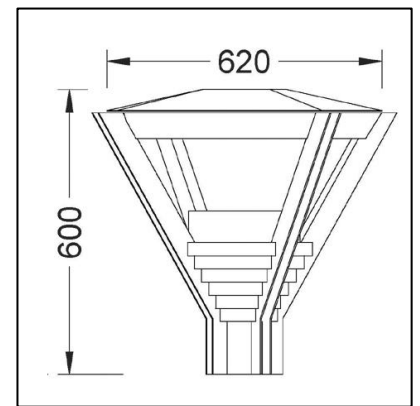

PIAZZA

PIAZZA DATA SHEET

Description

The Piazza is a contemporary post top light fitting in the distinct European style. This handsome looking luminaire delivers excellent lighting performance, and its durable cast construction and IP65 optical compartment ensures minimum maintenance.

Application

Pedestrian Malls, Plazas, Forecourts & Entrance Statements, Landscape areas, Parks, etc.

Features

- Indirect light distribution.
- Optical chamber rating IP65.
- Compliance with AS/NZS 4501 – 'C-Tick'.
- Integral control gear.
- One-piece Polycarbonate UV-stabilised clear visor.
- Lamps – 70W or 150W MH, 70W or 150W HPS Super 4Y lamps.
- Pre-wired with 5 metre cable.
- Suits 76 diam pole spigot.

Catalogue No

- Piazza 70MH
- Piazza 70HPS
- Piazza 150MH
- Piazza 150HPS

Colour

Metallic Silver

PIAZZA 70W METAL HALIDE
H = 4.0M, 5000 Lumens

PIAZZA 150W METAL HALIDE
H = 4.5M, 11000 Lumens

DISTRIBUTOR

31 Barry St, Bayswater, Vic. Ph 03 97380808
www.vicpole.com.au