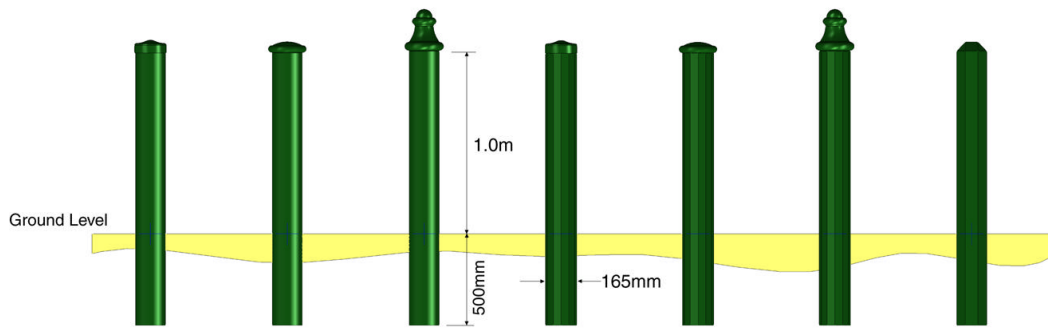

BOLLARDS

PART No	HEIGHT	SHAPE	POST SIZE	WEIGHT	MOUNTING	DEPTH
B-C	1.0M	CIRCULAR	165mm O.D.	35KG	INGROUND	500MM
B-O.C.	1.0M	CIRCULAR	165mm O.D.	35KG	INGROUND	500MM
B-H.C.	1.0M	CIRCULAR	165mm O.D.	35KG	INGROUND	500MM
B-12S	1.0M	12 SIDED	165mm AF	35KG	INGROUND	500MM
B-O.12S	1.0M	13 SIDED	165mm AF	35KG	INGROUND	500MM
B-OCT	1.0M	OCTAGONAL	165mm AF	35KG	INGROUND	500MM