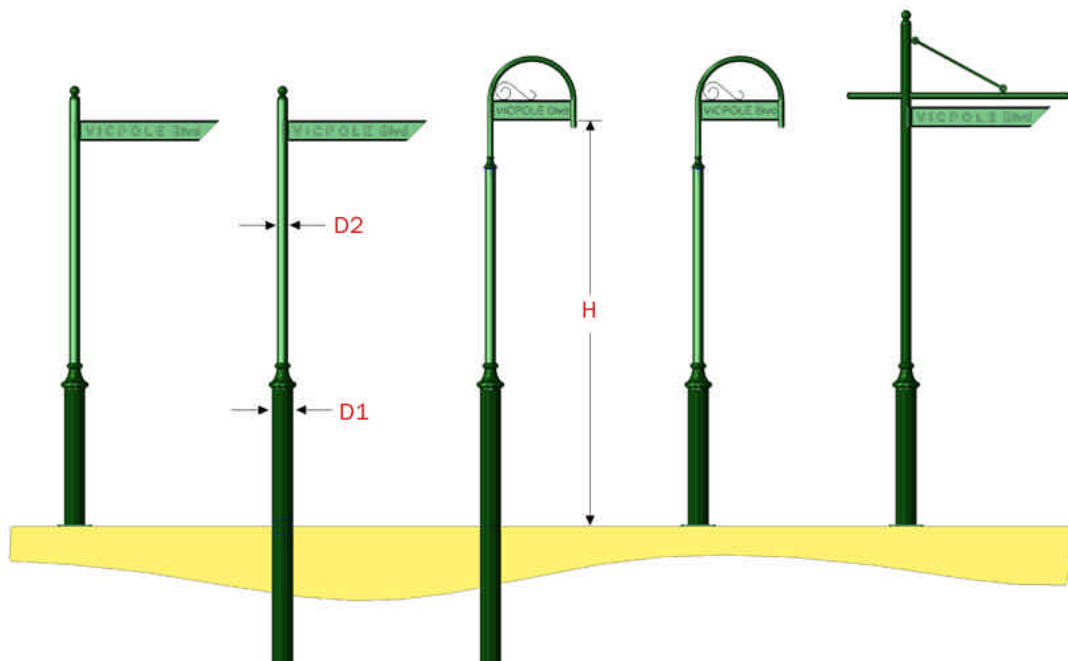

SIGN POSTS

PART No	H	D1	D2	OUTREACH	WEIGHT	RAG BOLT
VPSSB3.0PT	3.0M	150mm	76mm	None	40Kg	RBA12
VPSSB3.0PTG	3.0M	150mm	76mm	None	40kg	Inground 1M
VPSSB3.0S	3.0M	150mm	76mm	Single	45Kg	RBA12
VPSSB3.0SG	3.0M	150mm	76mm	Single	45kg	Inground 1M
VPSSB3.0D	3.0M	150mm	76mm	Double	50Kg	RBA12
VPSSB3.0DG	3.0M	150mm	76mm	Double	50kg	Inground 1M
VPSSP3.0S	3.0M	150mm	76mm	Single	50Kg	RBA12
VPSSP3.0SG	3.0M	150mm	76mm	Single	50kg	Inground 1M
VPSSP3.0D	3.0M	150mm	76mm	Double	55Kg	RBA12
VPSSP3.0DG	3.0M	150mm	76mm	Double	55kg	Inground 1M

Standard Colours

*Extensive range of Non-standard colours available at additional cost.

Additional Options List

- Single outreach.
- Double outreach.
- Top or side entry spigot.
- EziFit inground section.
- Inground mount.
- Base plate mount.
- Spigot to suit various types of light fittings.